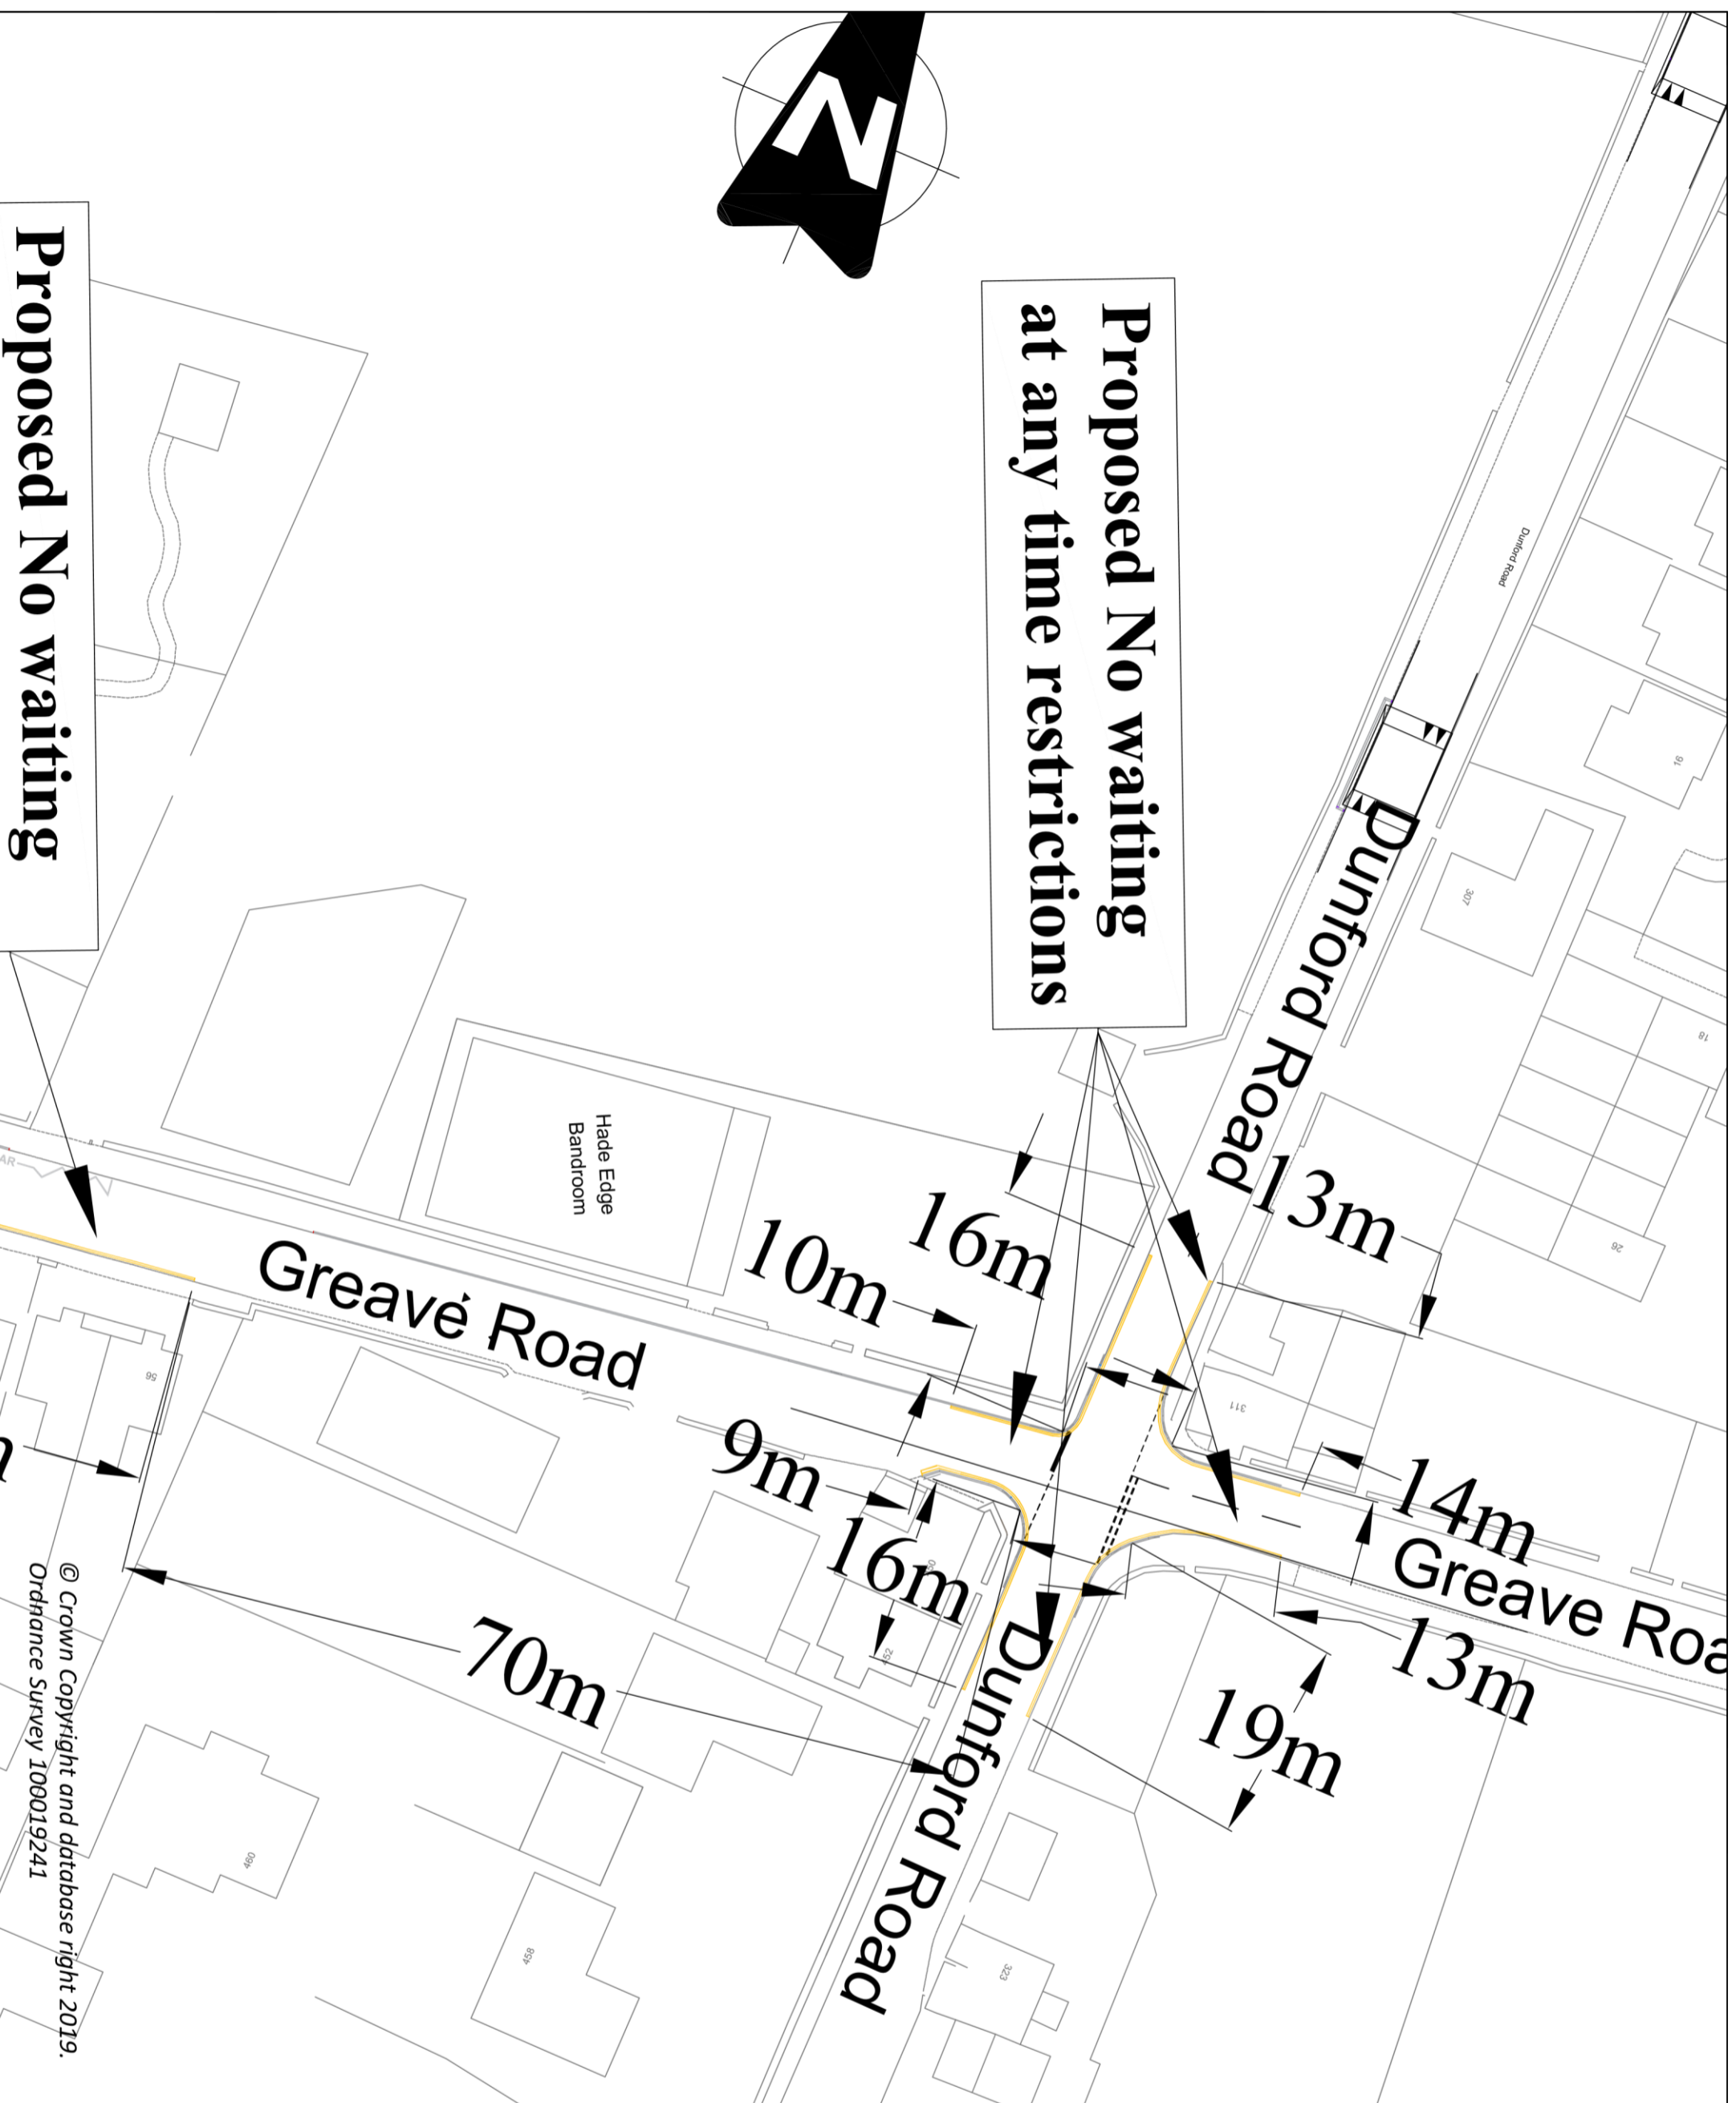

**Proposed No waiting  
at any time restrictions**

**Proposed No waiting**

© Crown Copyright and database right 2019.  
Ordnance Survey 100019241

 <b>Kirklees</b> COUNCIL			
<b>Streetscene &amp; Housing</b> Flint Street, Fartown Huddersfield, HD1 6LG			
SECTION	Highway Safety		
DRAWN	KM	CHECKED	KN
SCALE	N.T.S.	PROJECT NO.	DATE
		50-61698	APR 23
PROJECT	No waiting at any time restrictions		
TITLE	Dunford Road Hade Edge Sheet 2 of 4		
DRAWING No.	HS-50-61698-PC-WP1.1		
CAD No.			
REF. DATE	REVISIONS		